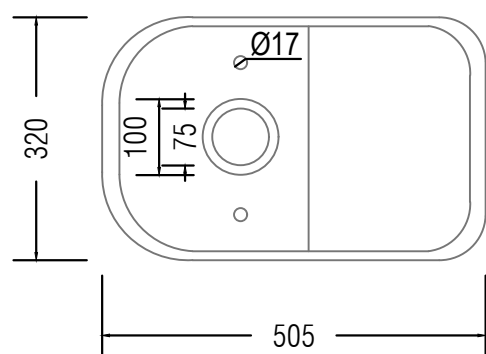

SIDE VIEW
SCALE 1:10

TOP VIEW
SCALE 1:10

SECTION VIEW
SCALE 1:10

2963 - UENO

Dimension : MM

Note : "This installation drawing is intended as a recommendation only.
Please consult your local plumbing contractor for the best arrangement for your bathroom.
The manufacturer and seller take no responsibility for how the unit is installed"