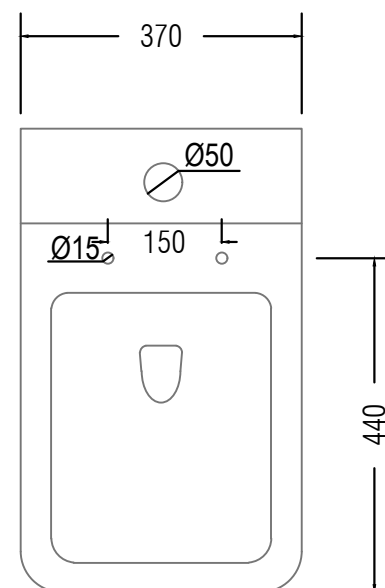

SIDE VIEW
SCALE 1:10

TOP VIEW
SCALE 1:10

SECTION VIEW
SCALE 1:10

2963 - UENO

Dimension : MM

Note : "This installation drawing is intended as a recommendation only.
Please consult your local plumbing contractor for the best arrangement for your bathroom.
The manufacturer and seller take no responsibility for how the unit is installed"